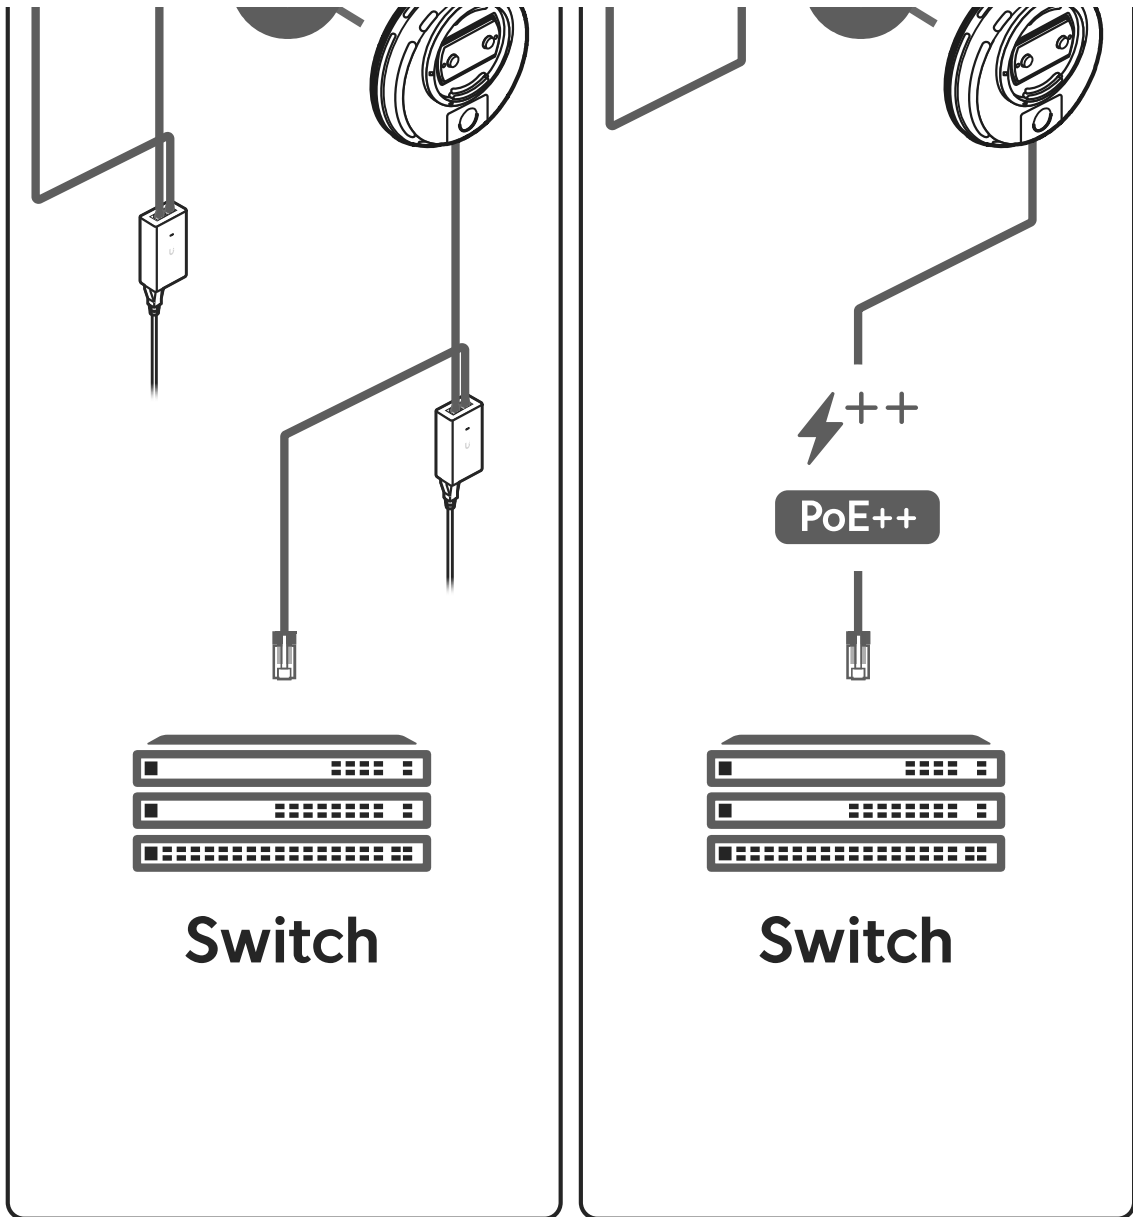

**B**

**1G**

**C**

**1G**

Internet

UniFi Gateway Console

Switch

Internet

UniFi Gateway Console

Switch

PoE++

5

6

10 Nm

7

If you need further assistance, visit our [Help Center](#) or contact [Ubiquiti Support](#).