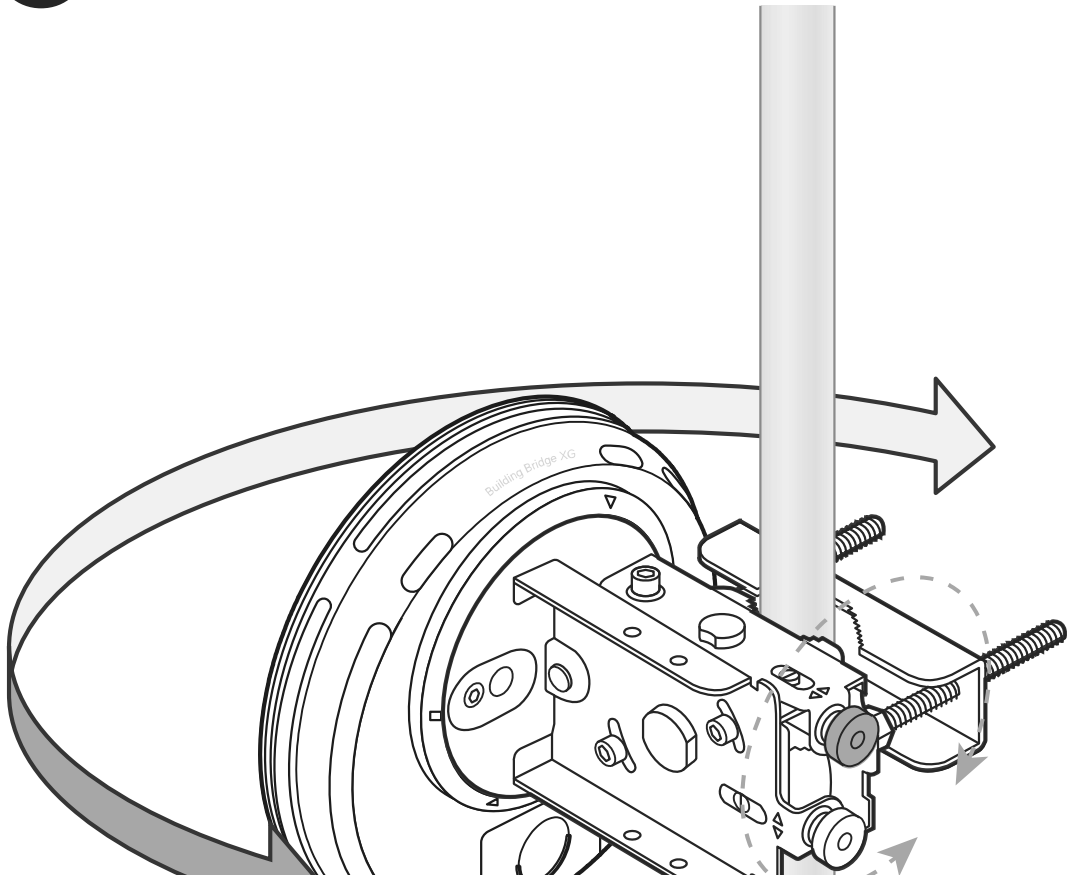

UniFi Gateway Console

Switch

PoE++

5

6

10 Nm

7

If you need further assistance, visit our [Help Center](#) or contact [Ubiquiti Support](#).