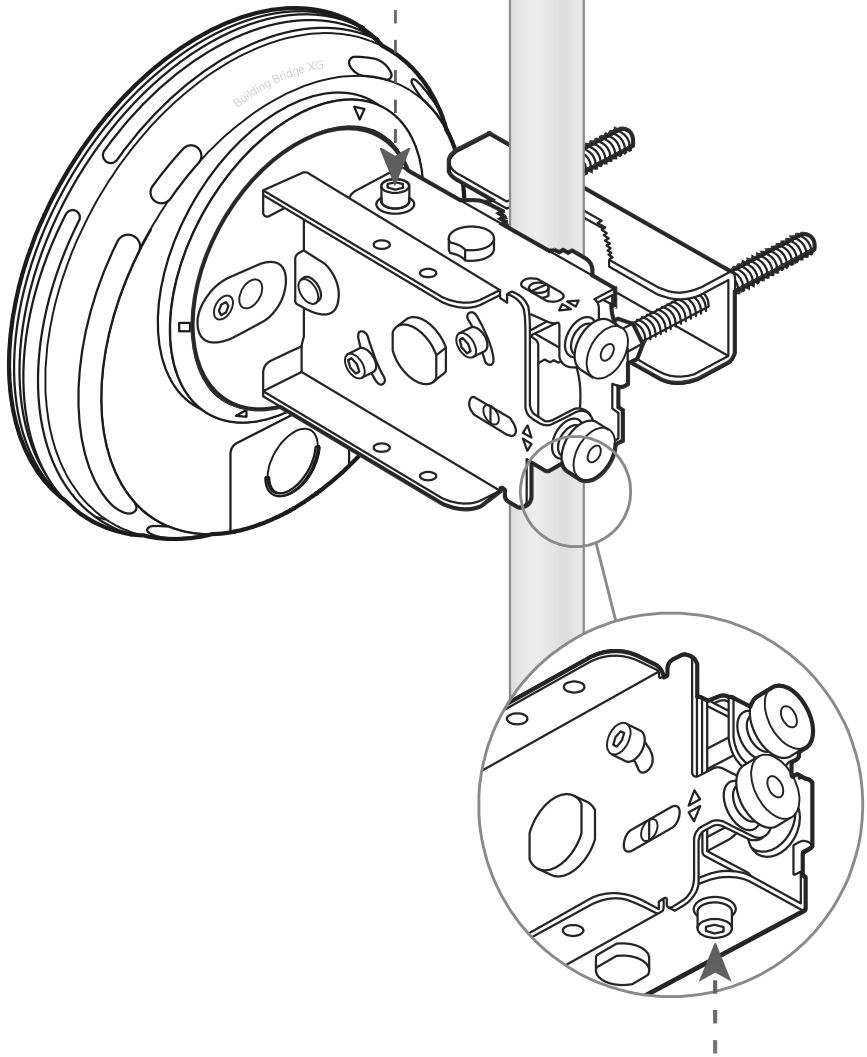

UniFi Gateway Console

Switch

PoE++

5

6

10 Nm

7

If you need further assistance, visit our [Help Center](#) or contact [Ubiquiti Support](#).