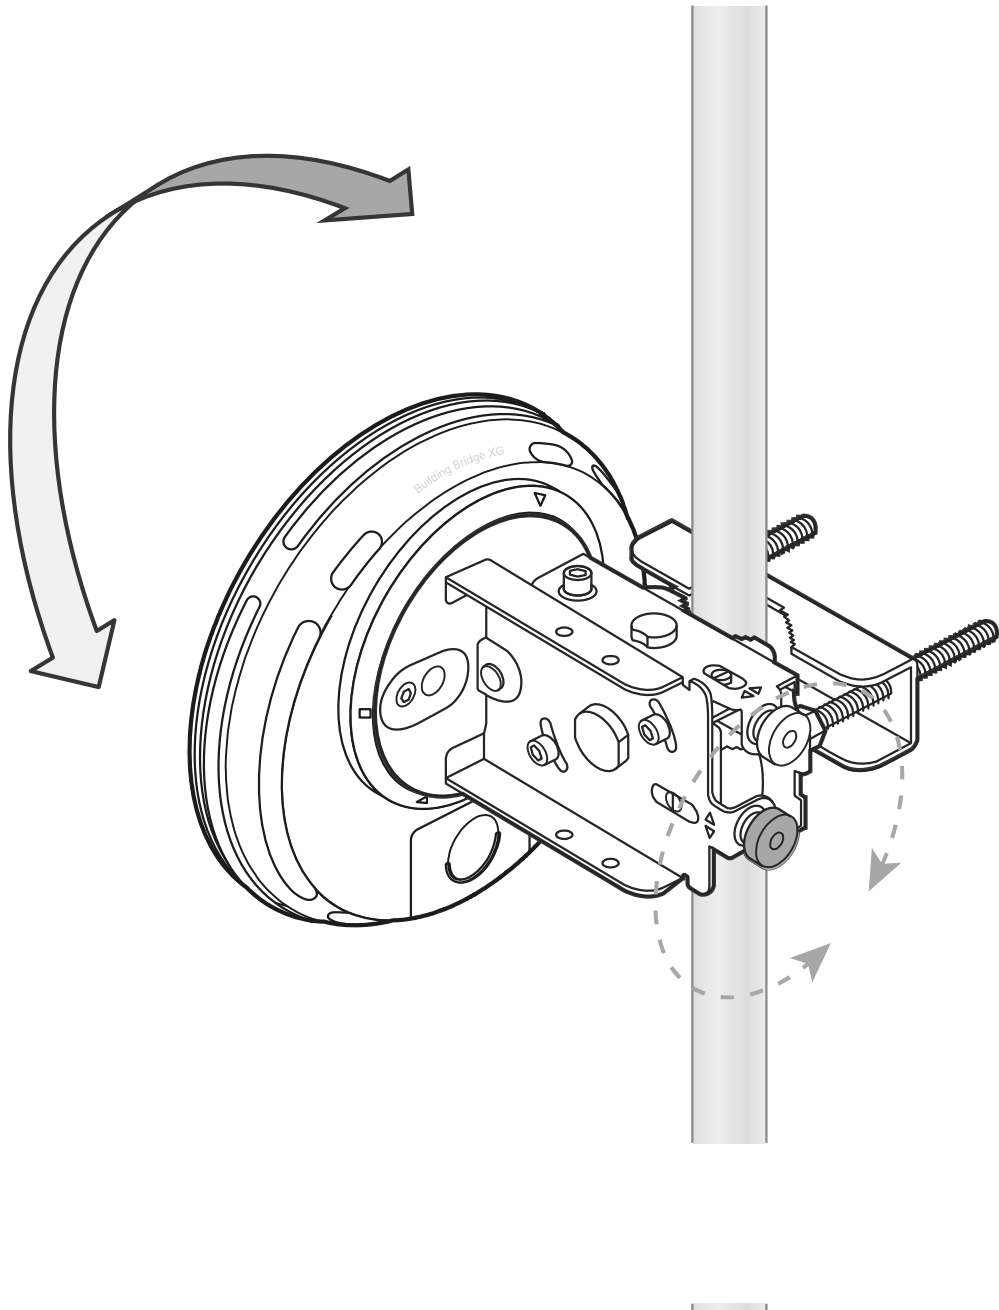

UniFi Gateway Console

Switch

PoE++

5

6

10 Nm

7

If you need further assistance, visit our [Help Center](#) or contact [Ubiquiti Support](#).