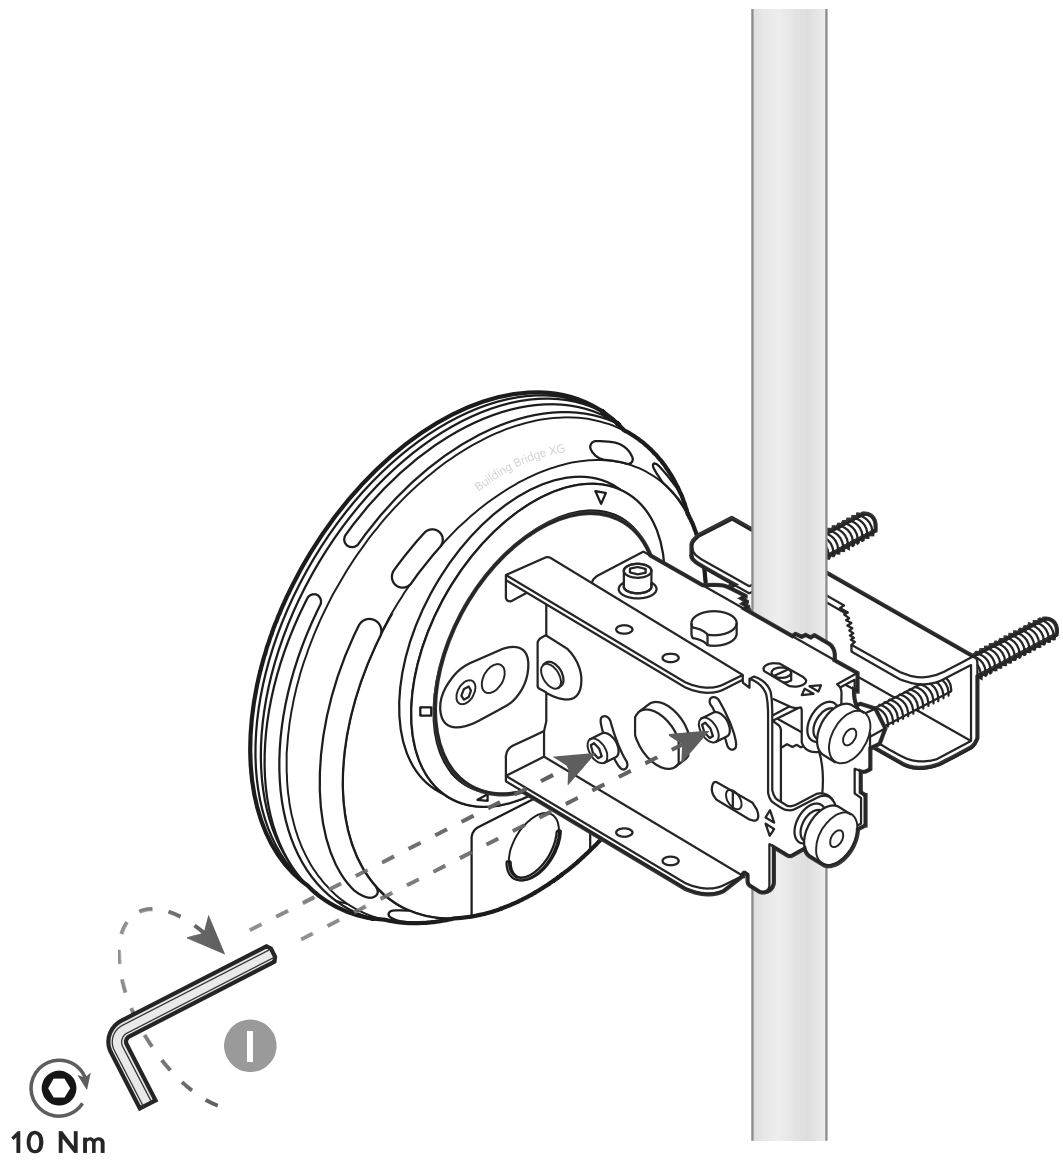

UniFi Gateway Console

Switch

PoE++

5

6

10 Nm

7

If you need further assistance, visit our [Help Center](#) or contact [Ubiquiti Support](#).